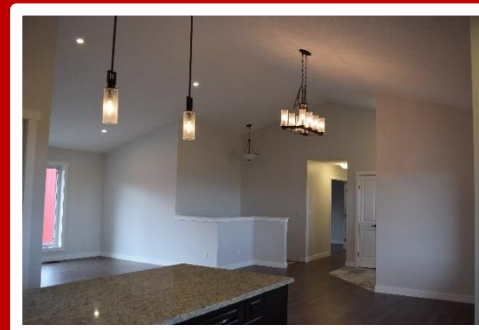

## SHOWHOME

1916 SQFT

HR1136

WAS \$305,000

NOW \$291,000 + FRGHT & GST

❖ Spacious 3 bedroom, 2 ½ bath

❖ Open concept, vaulted ceilings, great for entertaining

❖ Double doors leading into Master bedroom

❖ Huge ensuite and walk in closet

❖ Beautiful tile accents in kitchen and baths

❖ Custom granite island with wine rack

\*Floor plan may not be exactly as shown