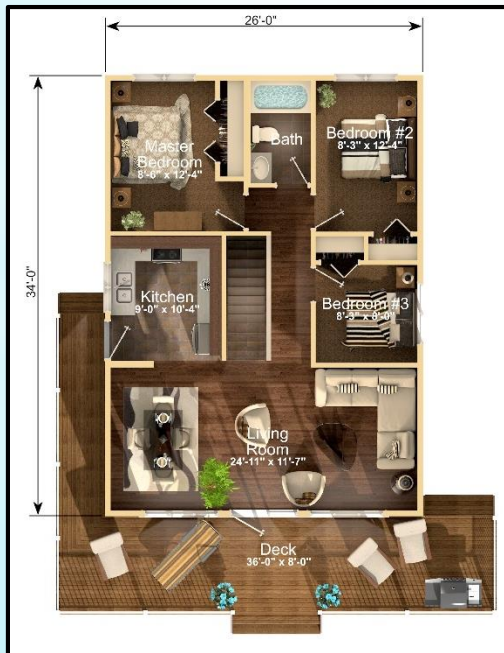

# The Aspen 936 sqft

## ❖ Feature Spec Home:

- ✓ 3 Bedroom, 1 bathroom
- ✓ 10' optional covered deck with rock pillars
- ✓ Vaulted living room with large windows
- ✓ Convenient side entry
- ✓ Upgraded dark siding
- ✓ Perfect for any a setting, lake town or acreage

\*Floor plan may not be exactly as shown